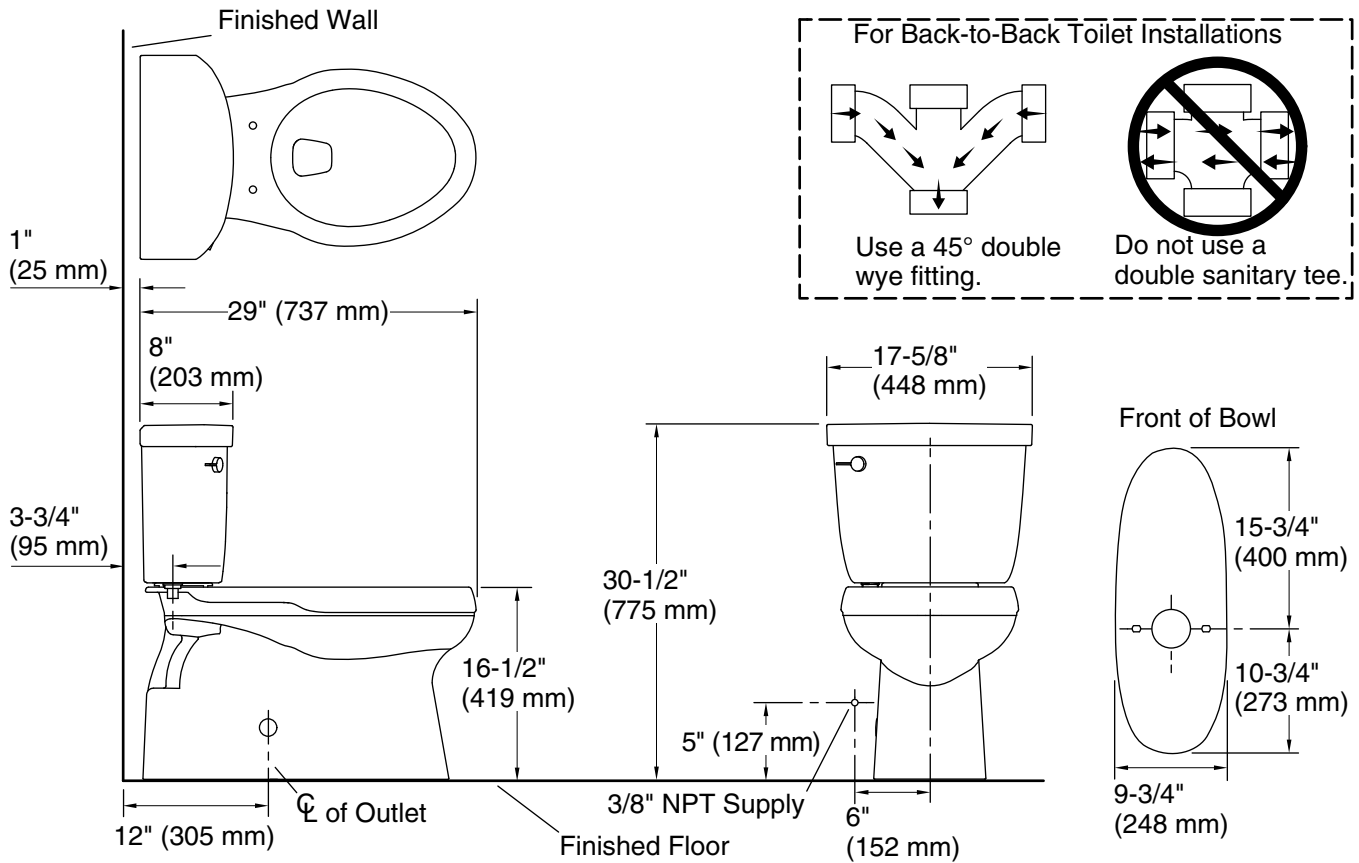

## Installation

- Standard 12" (305 mm) rough-in; 10" (254 mm) and 14" (356 mm) rough-in kits also available.
- Seat and supply line sold separately.

For the most current Specification Sheet, go to [www.kohler.com](http://www.kohler.com).

8-7-2021 05:08 - US/CA/MX

THE BOLD LOOK  
OF **KOHLER**®

# Cimarron® Comfort Height®

Two-piece elongated 1.28 gpf chair height toilet

### Technical Information

All product dimensions are nominal.

Toilet type:	Two-piece, Floor-mount
Waste Outlet:	Floor
Trap passageway:	2-1/8" (54 mm)
Water Consumption	
Full:	1.28 gpf (4.8 lpf)
Water surface size:	9-5/8" x 6-5/8" (244 mm x 168 mm)
Rim to water surface:	6-3/8" (163 mm)
Rough-in:	12" (305 mm)